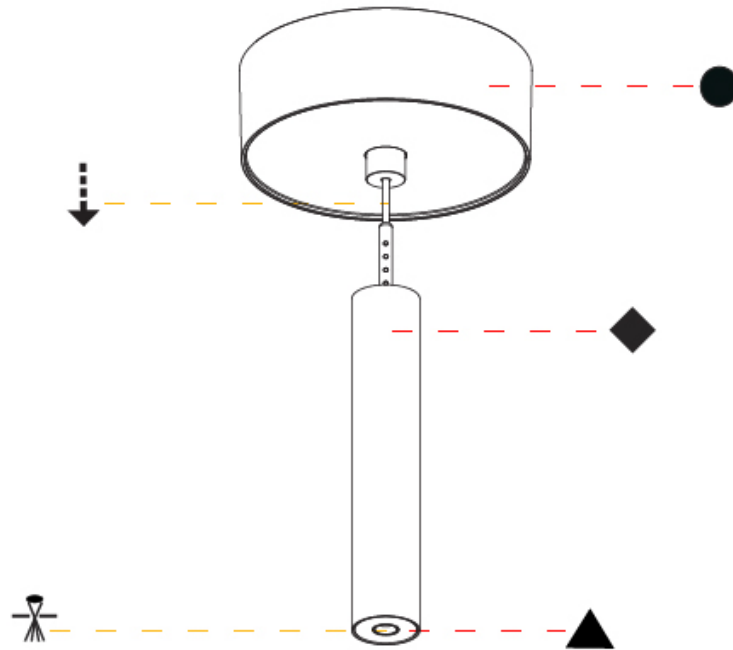

Shape: Cylinder
 Diameter (mm): 28
 Diameter (in): 1 1/8
 Height (mm): 150
 Height (in): 5 7/8
 Max. Overall Height (mm): 2150
 Max. Overall Height (in): 84 3/8
 Light Distribution: Downlight
 Weight (kg): 0.422
 Weight (lbs): 0.93
 Fixture Finish: [SSR / BKV / CWI / CRY / HAB / UFT / ITA / RUA / FTG / MYG / LOD / PUS / FRO / FUP / KIA / POP / BLS / SPG / MEY / GOH / GUM / CHC / COM / ABZ / JAG / OBR / MOS / ROR](#)
 Fixture Material: Aluminum
 Cable Details: [2000mm or 4000mm Black Cable](#)

OPTICAL

Optic°: [24 / 32 / 34 / 55 / 58](#)

RATINGS AND CERTIFICATIONS

Certified By: Certified for North American Standards
 IP rating: IP20

HANGOVER PLUG MONOPOINT SURFACE CANOPY SUSPENSION

A30824-

PROJECT	_____
TYPE	_____
SPECIFIER	_____
QUANTITY	_____
DATE	_____